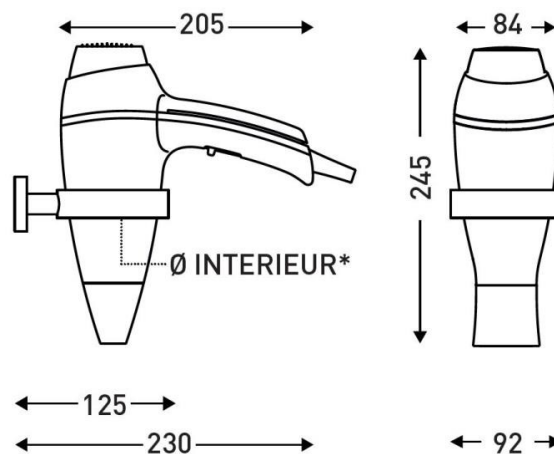

ALTEO hand held black matt with plug

SPECIFICATIONS

Material	Polycarbonate
Colour	Black
Ioniser	Yes
Cord length (mm)	700
Stretched cord length (mm)	2050
Diffusor	Removable
Air flow rate (m ³ /h)	115
Air outlet temperature (°C)	80
Safety in case of malfunction	Yes
Speed control	2 speed
Filter	Removable back filter
Temperature variation	3
LightTouch Patented Handle	Yes

ELECTRICAL

Rated Power (W)	1875
Voltage	230V
Frequency (Hz)	50-60
Type of motor	Brushed DC

DIMENSIONS

Height (mm)	205
Width (mm)	245
Depth (mm)	84
Weight (kg)	0.6500

BOX DIMENSIONS

Height (mm)	110
Width (mm)	230
Depth (mm)	275
Weight (kg)	0.8700

TECHNICAL DRAWING

*Ø INTERIEUR DU SUPPORT
MURAL : 80 MM